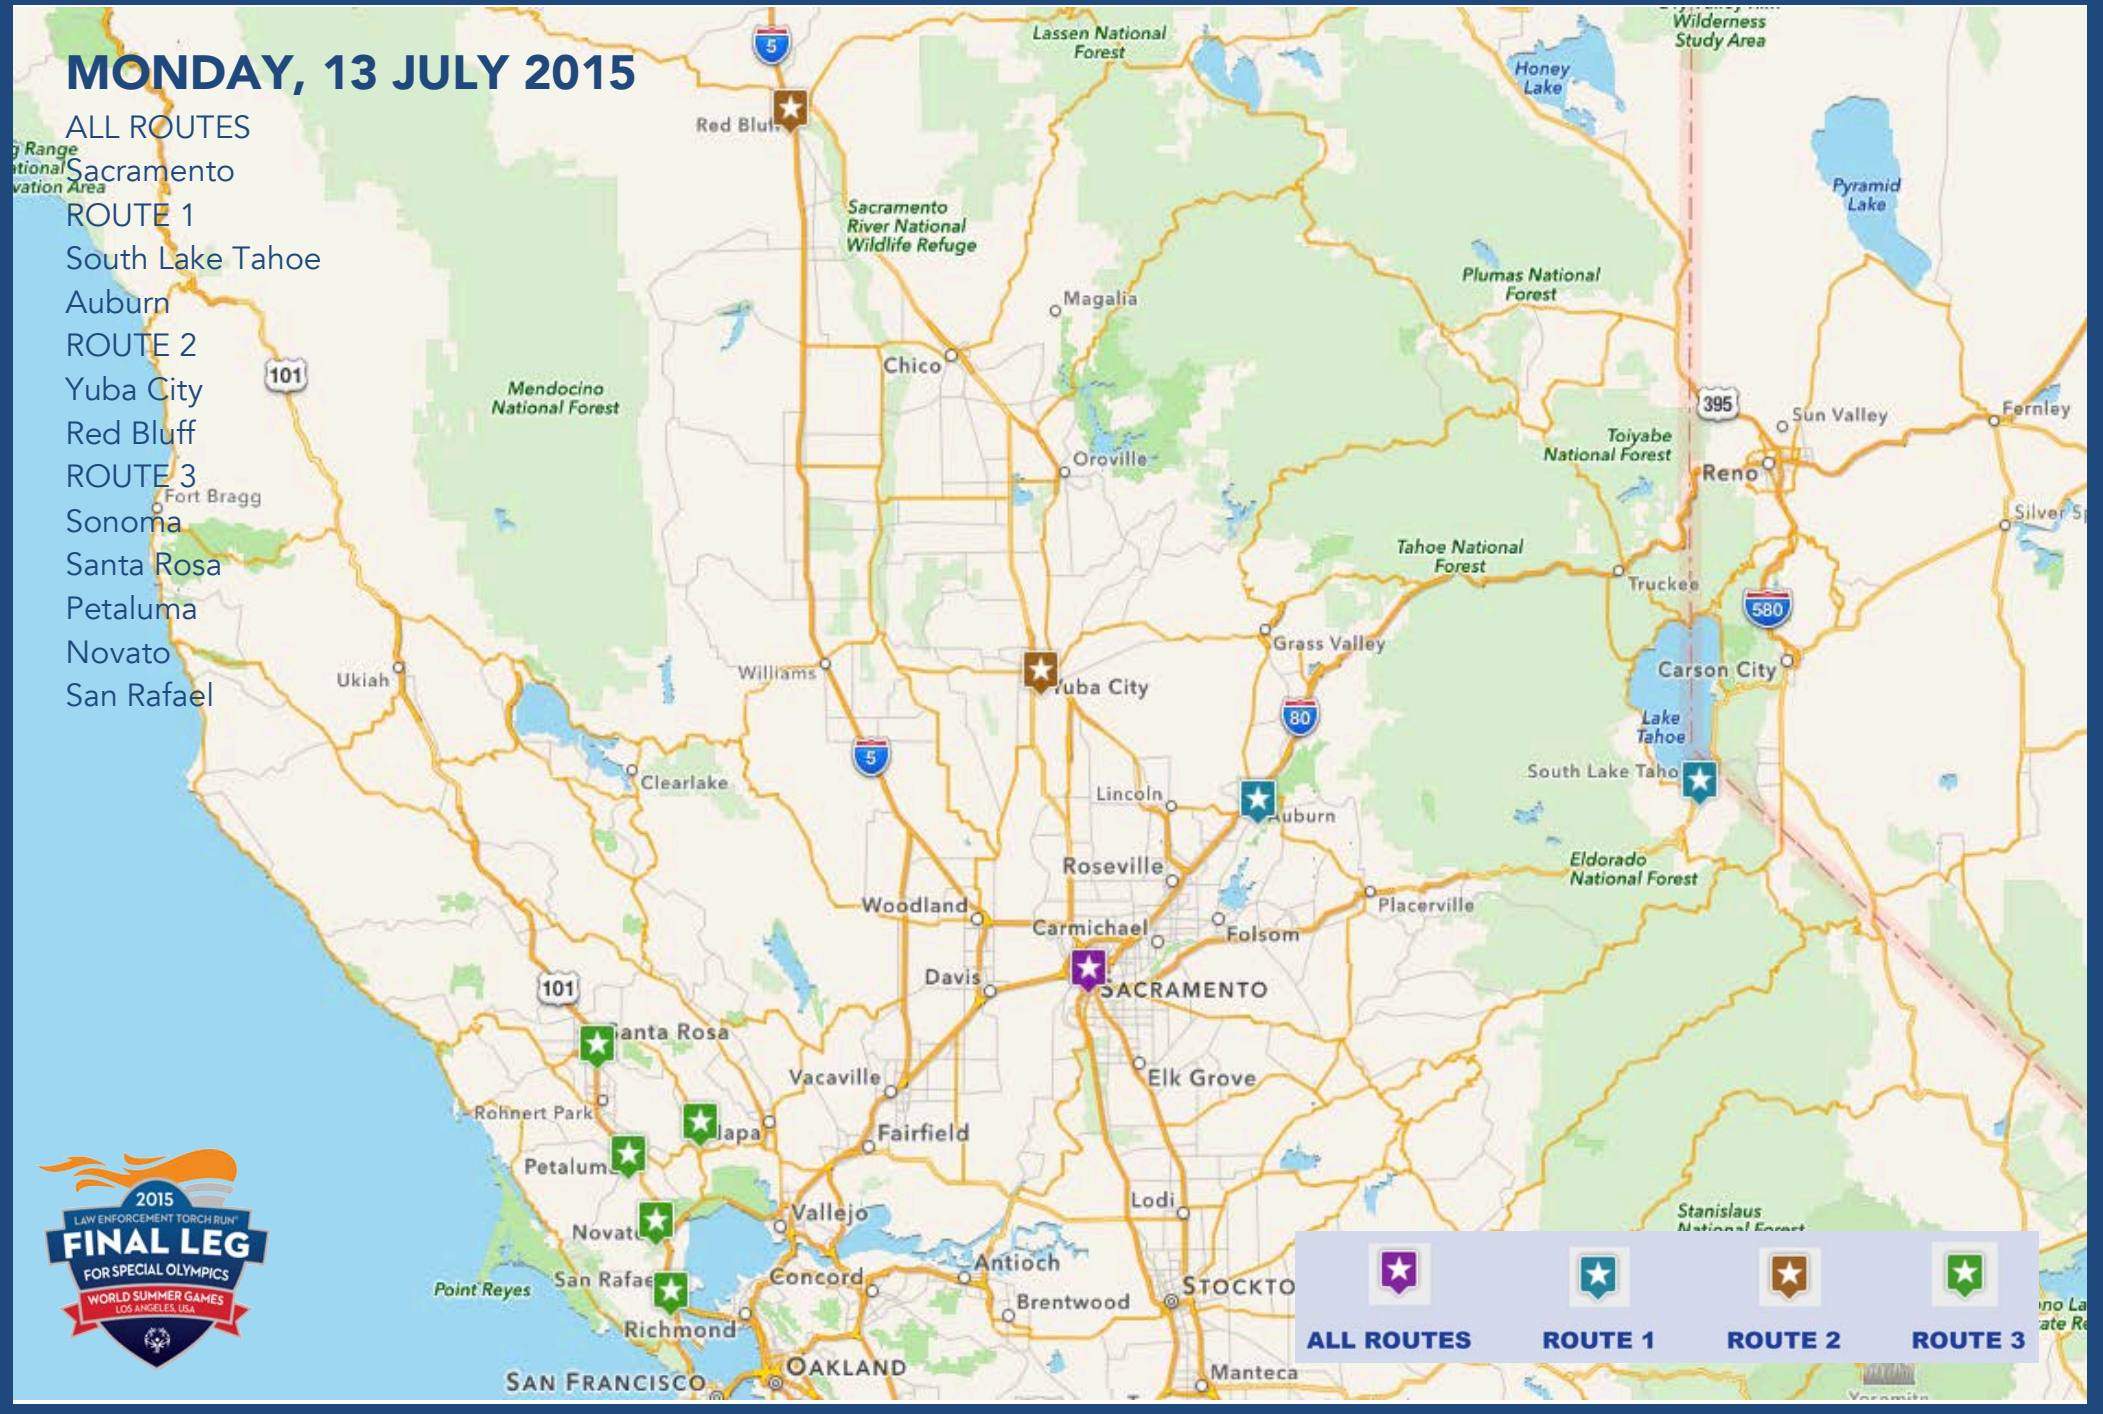

MONDAY, 13 JULY 2015

ALL ROUTES

Sacramento

ROUTE 1

South Lake Tahoe

Auburn

ROUTE 2

Yuba City

Red Bluff

ROUTE 3

Sonoma

Santa Rosa

Petaluma

Novato

San Rafael

ALL ROUTES	ROUTE 1	ROUTE 2	ROUTE 3